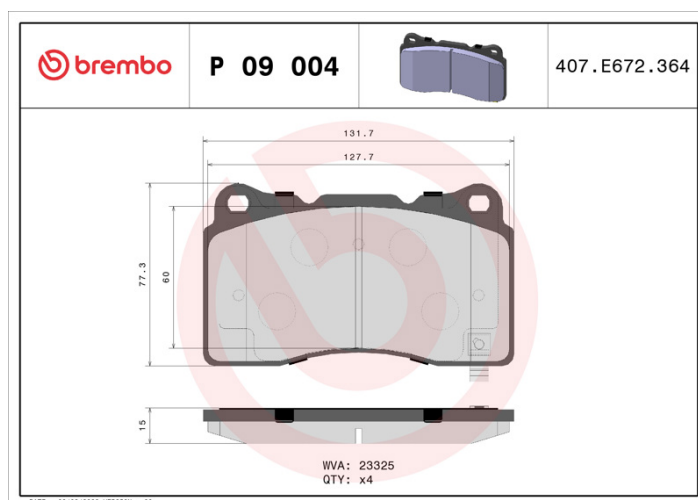

BRAKE PAD

P 09 004

The P 09 004 brake pad is synonymous with reliability

The Brembo brake pad guarantees ultimate safety when braking thanks to the use of more than 100 different compounds, designed according to the type of vehicle and use. Stopping distances reduced to a minimum, maximum driving comfort and silent operation are the most important features of Brembo materials. Brembo brake pads are supplied together with an extensive range of accessories and assembly kits for professional-standard installation.

- ✓ OE-equivalent
- ✓ Brembo quality
- ✓ ECE-R90 certificate
- ✓ Safety
- ✓ Performance
- ✓ Comfort

Technical specifications

EAN code	Axle	Thickness
8020584090381	Front and rear	15 mm
Width	Height	Braking system
132 mm	78 mm	Brembo
Wear indicator	WVA number	
Acoustic	23325	