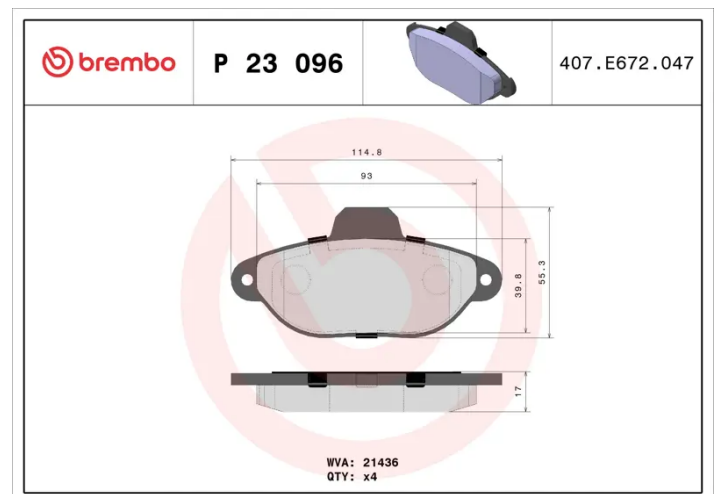

- ✓ OE-equivalent
- ✓ Brembo quality
- ✓ ECE-R90 certificate
- ✓ Safety
- ✓ Performance
- ✓ Comfort

Technical specifications

EAN code 8020584051665	Axle Front	Thickness 17 mm
Width 115 mm	Height 55 mm	Braking system Bendix
Wear indicator Without	WVA number 21436	Accessories With anti-squeal shim