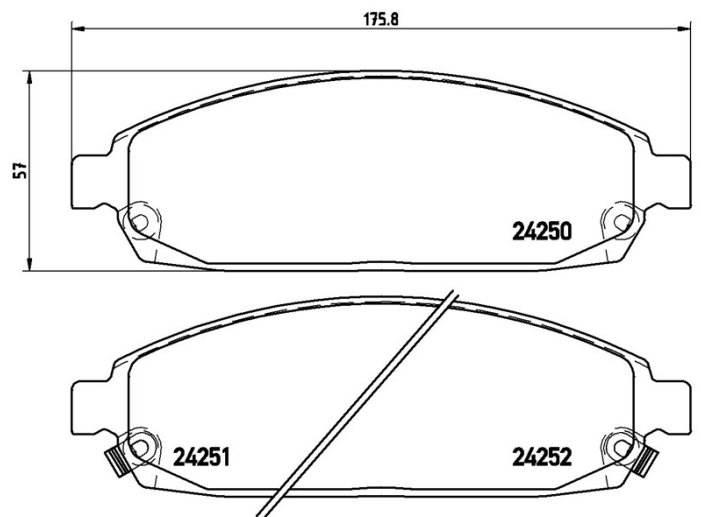

BRAKE PAD

P 37 010

The P 37 010 brake pad is synonymous with reliability

The Brembo brake pad guarantees ultimate safety when braking thanks to the use of more than 100 different compounds, designed according to the type of vehicle and use. Stopping distances reduced to a minimum, maximum driving comfort and silent operation are the most important features of Brembo materials. Brembo brake pads are supplied together with an extensive range of accessories and assembly kits for professional-standard installation.

- ✓ OE-equivalent
- ✓ Brembo quality
- ✓ ECE-R90 certificate
- ✓ Safety
- ✓ Performance
- ✓ Comfort

Technical specifications

EAN code	Axle	Thickness
8020584060896	Front	19 mm
Width	Height	Braking system
176 mm	57 mm	Akebono
Wear indicator	WVA number	
Acoustic	24250,24251,24252	