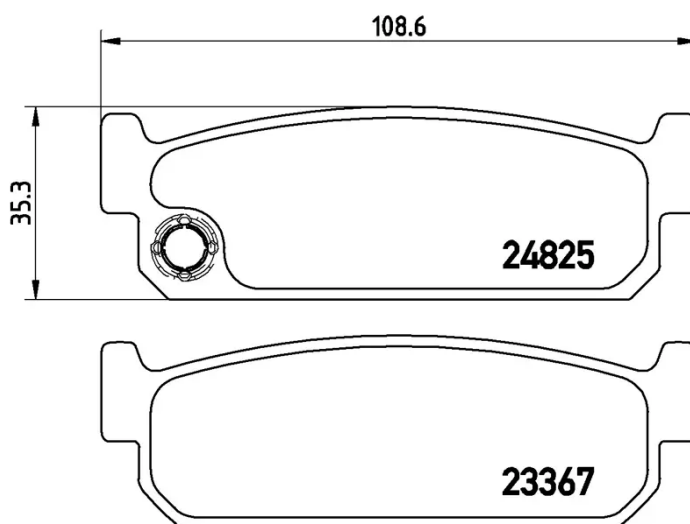

## P 56 067

The P 56 067 brake pad is synonymous with reliability

The Brembo brake pad guarantees ultimate safety when braking thanks to the use of more than 100 different compounds, designed according to the type of vehicle and use. Stopping distances reduced to a minimum, maximum driving comfort and silent operation are the most important features of Brembo materials. Brembo brake pads are supplied together with an extensive range of accessories and assembly kits for professional-standard installation.

### Technical specifications

EAN code	Axle	Thickness
<b>8020584090688</b>	<b>Rear</b>	<b>15 mm</b>
Width	Height	Braking system
<b>109 mm</b>	<b>35 mm</b>	<b>Akebono</b>
Wear indicator	WVA number	Accessories
<b>Prepared for wear indicator</b>	<b>24825,23367</b>	<b>With anti-squeal shim</b>