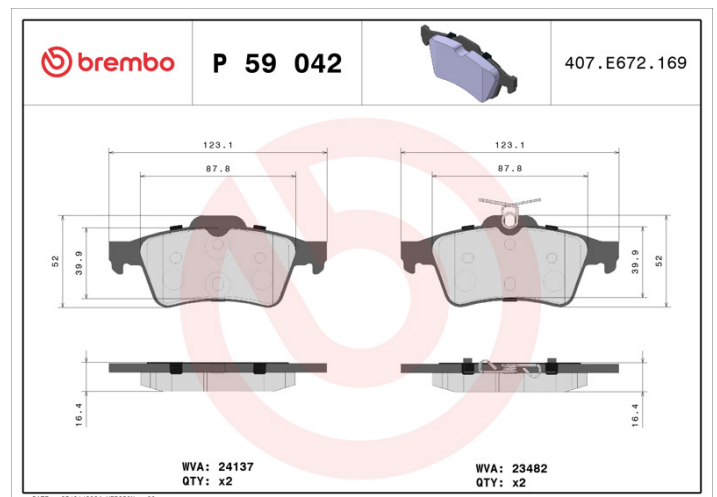

BRAKE PAD

P 59 042

The P 59 042 brake pad is synonymous with reliability

The Brembo brake pad guarantees ultimate safety when braking thanks to the use of more than 100 different compounds, designed according to the type of vehicle and use. Stopping distances reduced to a minimum, maximum driving comfort and silent operation are the most important features of Brembo materials. Brembo brake pads are supplied together with an extensive range of accessories and assembly kits for professional-standard installation.

- ✓ OE-equivalent
- ✓ Brembo quality
- ✓ ECE-R90 certificate
- ✓ Safety
- ✓ Performance
- ✓ Comfort

Technical specifications

EAN code 8020584055731	Axle Rear	Thickness 17 mm
Width 123 mm	Height 52 mm	Braking system Teves
Wear indicator Prepared for wear indicator	WVA number 23482,24137	