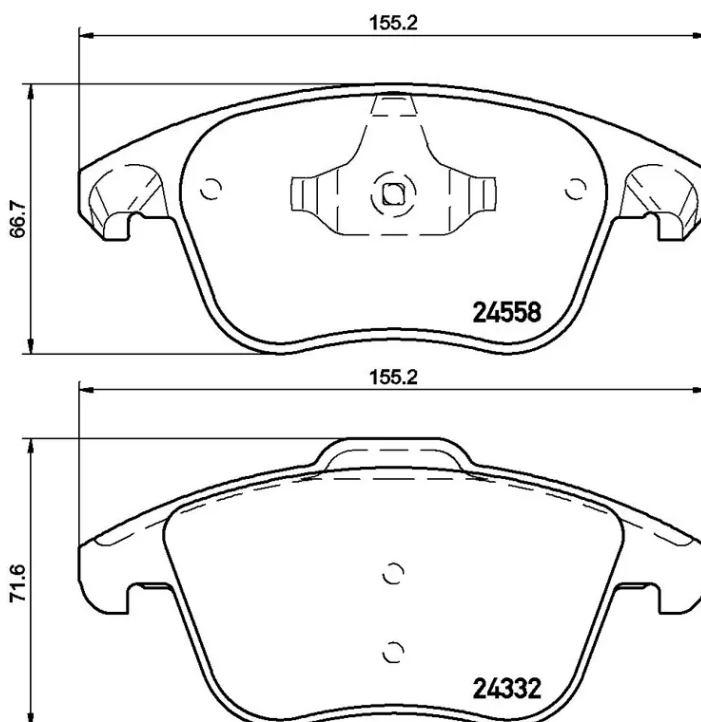

### Technical specifications

EAN code <b>8020584110058</b>	Axle <b>Front</b>	Thickness <b>18 mm</b>
Width <b>155 mm</b>	Height <b>67 mm</b>	Braking system <b>Teves</b>
Wear indicator <b>Without</b>	WVA number <b>24558,24332</b>	Accessories <b>With piston clip With accessories With anti-squeal shim</b>