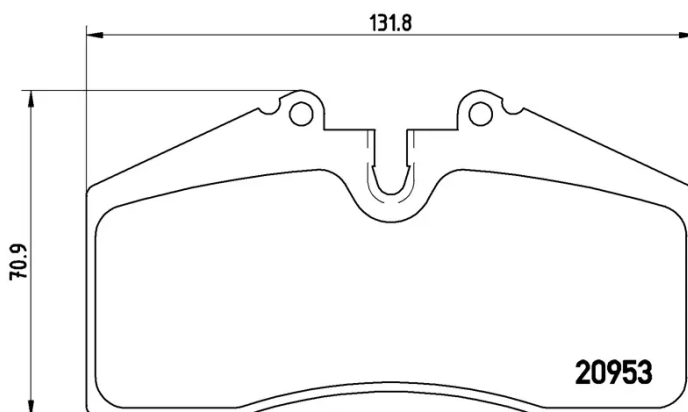

BRAKE PAD

P 65 005

The P 65 005 brake pad is synonymous with reliability

The Brembo brake pad guarantees ultimate safety when braking thanks to the use of more than 100 different compounds, designed according to the type of vehicle and use. Stopping distances reduced to a minimum, maximum driving comfort and silent operation are the most important features of Brembo materials. Brembo brake pads are supplied together with an extensive range of accessories and assembly kits for professional-standard installation.

- ✓ OE-equivalent
- ✓ Brembo quality
- ✓ ECE-R90 certificate
- ✓ Safety
- ✓ Performance
- ✓ Comfort

Technical specifications

EAN code	Axle	Thickness
8020584056608	Front and rear	18 mm
Width	Height	Braking system
132 mm	71 mm	Brembo
Wear indicator	WVA number	Accessories
Prepared for wear indicator	20953	With anti-squeal shim