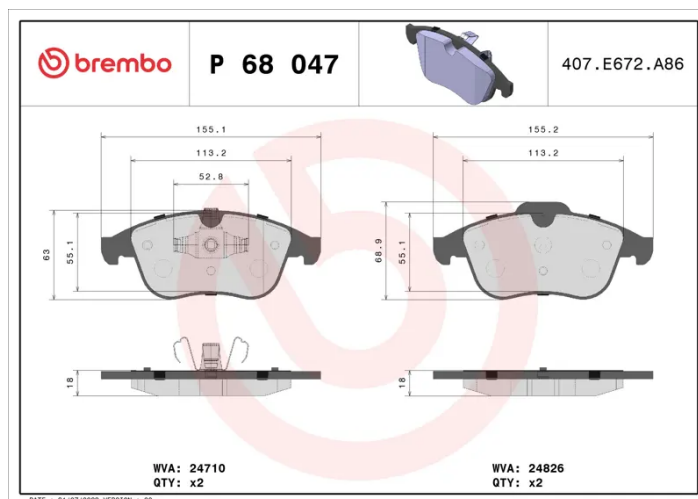

BRAKE PAD

P 68 047

The P 68 047 brake pad is synonymous with reliability

The Brembo brake pad guarantees ultimate safety when braking thanks to the use of more than 100 different compounds, designed according to the type of vehicle and use. Stopping distances reduced to a minimum, maximum driving comfort and silent operation are the most important features of Brembo materials. Brembo brake pads are supplied together with an extensive range of accessories and assembly kits for professional-standard installation.

- ✓ OE-equivalent
- ✓ Brembo quality
- ✓ ECE-R90 certificate
- ✓ Safety
- ✓ Performance
- ✓ Comfort
- ✓ With accessories

Technical specifications

EAN code 8020584061985	Axle Front	Thickness 18 mm
Width 155 mm	Height 63 mm	Braking system Teves
Wear indicator Without	WVA number 24826,24710	Accessories With anti-squeal shim With piston clip With accessories