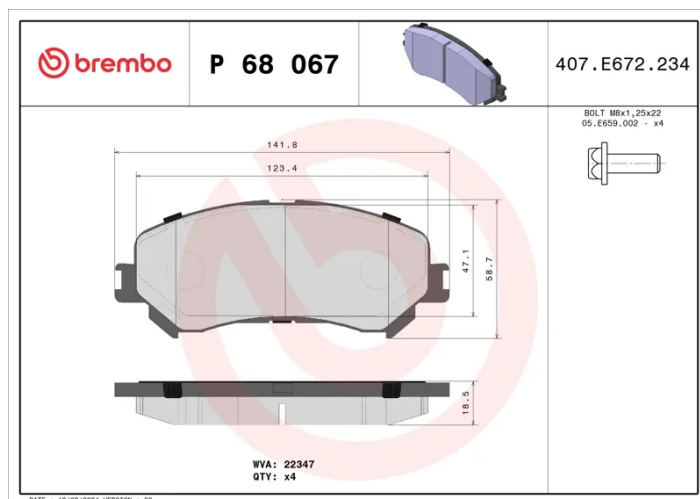

### Technical specifications

EAN code <b>8020584084397</b>	Axle <b>Front</b>	Thickness <b>19 mm</b>
Width <b>142 mm</b>	Height <b>59 mm</b>	Braking system <b>Akebono</b>
Wear indicator <b>Without</b>	WVA number <b>22347</b>	Accessories <b>With brake caliper bolts</b> <b>With accessories</b> <b>With anti-squeal shim</b>