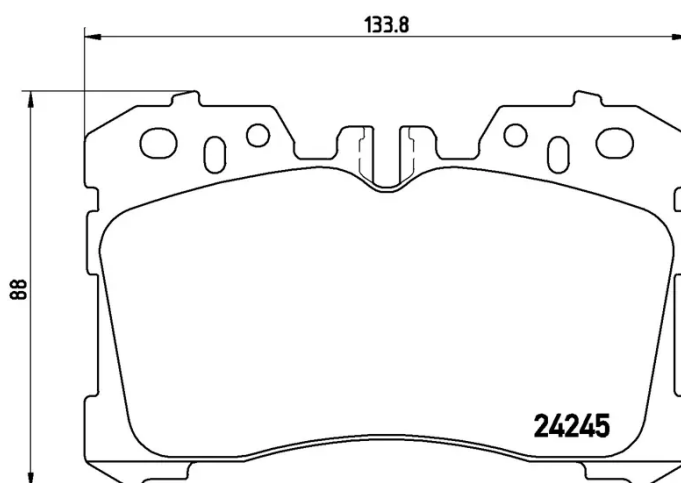

BRAKE PAD

P 83 075

The P 83 075 brake pad is synonymous with reliability

The Brembo brake pad guarantees ultimate safety when braking thanks to the use of more than 100 different compounds, designed according to the type of vehicle and use. Stopping distances reduced to a minimum, maximum driving comfort and silent operation are the most important features of Brembo materials. Brembo brake pads are supplied together with an extensive range of accessories and assembly kits for professional-standard installation.

- ✓ OE-equivalent
- ✓ Brembo quality
- ✓ ECE-R90 certificate
- ✓ Safety
- ✓ Performance
- ✓ Comfort

Technical specifications

EAN code	Axle	Thickness
8020584062135	Front	19 mm
Width	Height	Braking system
134 mm	88 mm	Advics
Wear indicator	WVA number	Accessories
Prepared for wear indicator	24245	With anti-squeal shim