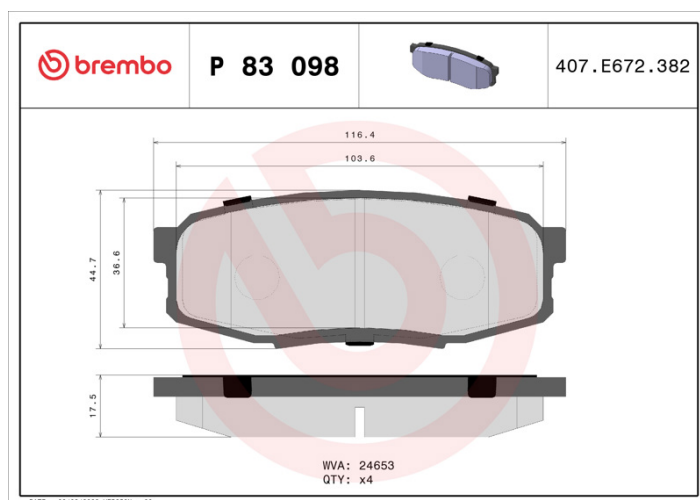

BRAKE PAD

P 83 098

The P 83 098 brake pad is synonymous with reliability

The Brembo brake pad guarantees ultimate safety when braking thanks to the use of more than 100 different compounds, designed according to the type of vehicle and use. Stopping distances reduced to a minimum, maximum driving comfort and silent operation are the most important features of Brembo materials. Brembo brake pads are supplied together with an extensive range of accessories and assembly kits for professional-standard installation.

- ✓ OE-equivalent
- ✓ Brembo quality
- ✓ ECE-R90 certificate
- ✓ Safety
- ✓ Performance
- ✓ Comfort

Technical specifications

EAN code	Axle	Thickness
8020584062364	Rear	17 mm
Width	Height	Braking system
116 mm	45 mm	Advics
Wear indicator	WVA number	
Without	24653	