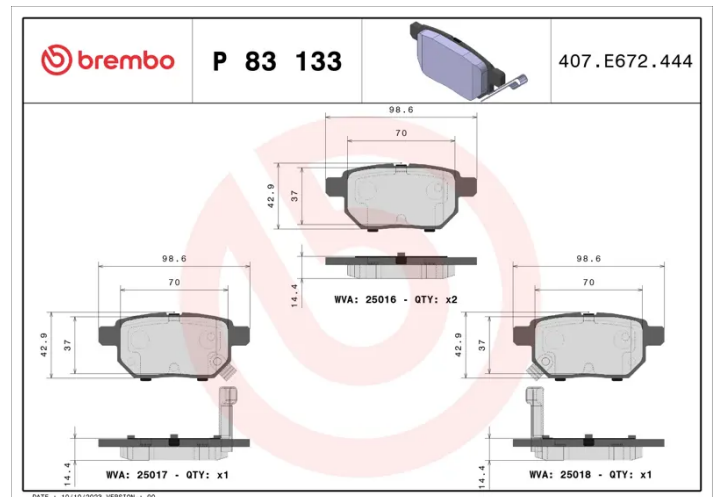

BRAKE PAD

P 83 133

The P 83 133 brake pad is synonymous with reliability

The Brembo brake pad guarantees ultimate safety when braking thanks to the use of more than 100 different compounds, designed according to the type of vehicle and use. Stopping distances reduced to a minimum, maximum driving comfort and silent operation are the most important features of Brembo materials. Brembo brake pads are supplied together with an extensive range of accessories and assembly kits for professional-standard installation.

- ✓ OE-equivalent
- ✓ Brembo quality
- ✓ ECE-R90 certificate
- ✓ Safety
- ✓ Performance
- ✓ Comfort

Technical specifications

EAN code 8020584103791	Axle Front and rear	Thickness 14 mm
Width 99 mm	Height 42 mm	Braking system Akebono
Wear indicator Acoustic	WVA number 25016,25017,25018	Accessories With anti-squeal shim