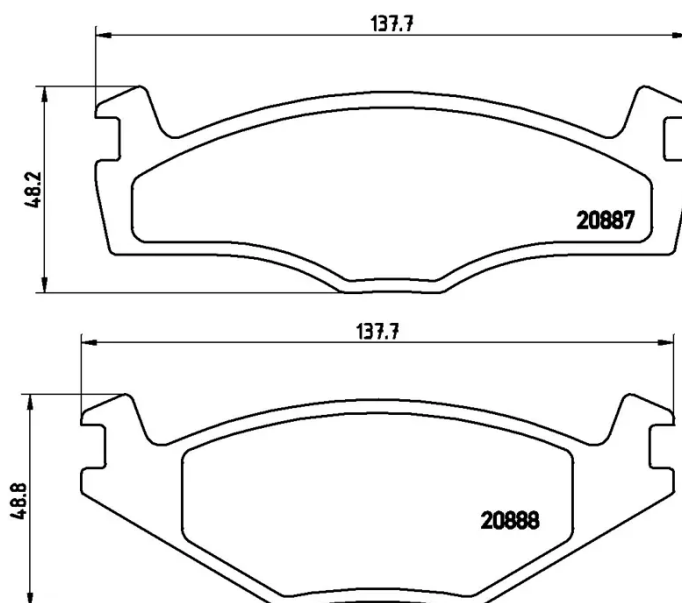

BRAKE PAD

P 85 005

The P 85 005 brake pad is synonymous with reliability

The Brembo brake pad guarantees ultimate safety when braking thanks to the use of more than 100 different compounds, designed according to the type of vehicle and use. Stopping distances reduced to a minimum, maximum driving comfort and silent operation are the most important features of Brembo materials. Brembo brake pads are supplied together with an extensive range of accessories and assembly kits for professional-standard installation.

- ✓ OE-equivalent
- ✓ Brembo quality
- ✓ ECE-R90 certificate
- ✓ Safety
- ✓ Performance
- ✓ Comfort
- ✓ With accessories

Technical specifications

EAN code 8020584058084	Axle Front	Thickness 15 mm
Width 138 mm	Height 48 mm	Braking system Kelsey Hayes
Wear indicator Without	WVA number 20888,20887	Accessories With piston clip With accessories With anti-squeal shim