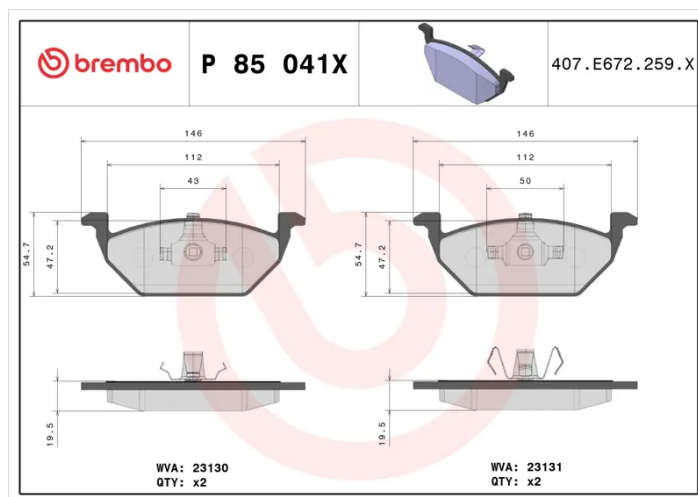

BRAKE PAD XTRA

P 85 041X

The P 85 041X Xtra brake pad is synonymous with reliability

Brembo Xtra brake pads, developed to enhance the advantages of the Xtra and Max discs, are made using the special BRM X L01 compound which consists of more than 30 different components. Compared with the compound used for original-equivalent pads, the new solution assures a higher friction coefficient, which translates to more precise and stable braking, at both high and low temperatures. All this makes for greater driving comfort and improved pedal modularity, without compromising the product's mileage output.

- ✓ OE-equivalent
- ✓ Brembo quality
- ✓ ECE-R90 certificate
- ✓ Safety
- ✓ Performance
- ✓ Sports driving

Technical specifications

EAN code 8020584069257	Axle Front	Thickness 20 mm
Width 146 mm	Height 55 mm	Braking system Teves
Wear indicator Without	WVA number 23130,23131	Accessories With anti-squeal shim