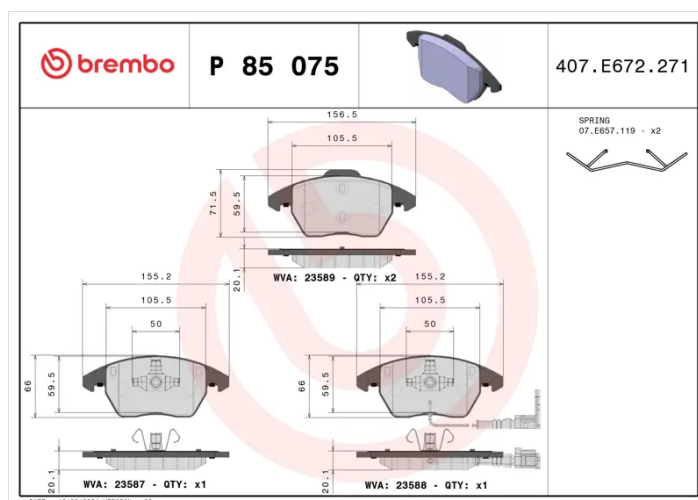

BRAKE PAD

P 85 075

The P 85 075 brake pad is synonymous with reliability

The Brembo brake pad guarantees ultimate safety when braking thanks to the use of more than 100 different compounds, designed according to the type of vehicle and use. Stopping distances reduced to a minimum, maximum driving comfort and silent operation are the most important features of Brembo materials. Brembo brake pads are supplied together with an extensive range of accessories and assembly kits for professional-standard installation.

- ✓ OE-equivalent
- ✓ Brembo quality
- ✓ ECE-R90 certificate
- ✓ Safety
- ✓ Performance
- ✓ Comfort

Technical specifications

EAN code 8020584058787	Axle Front	Thickness 20 mm
Width 155 mm	Height 66 mm	Braking system Teves
Wear indicator Electric	WVA number 23587,23588,23589	Accessories With piston clip