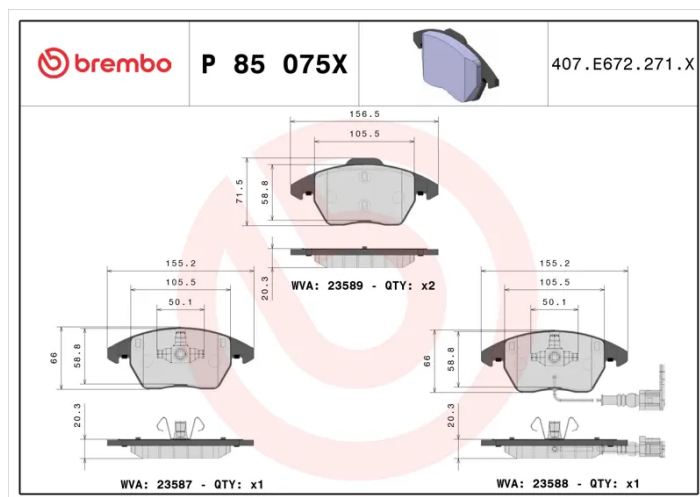

# BRAKE PAD XTRA P 85 075X

The P 85 075X Xtra brake pad is synonymous with reliability

Brembo Xtra brake pads, developed to enhance the advantages of the Xtra and Max discs, are made using the special BRM X L01 compound which consists of more than 30 different components. Compared with the compound used for original-equivalent pads, the new solution assures a higher friction coefficient, which translates to more precise and stable braking, at both high and low temperatures. All this makes for greater driving comfort and improved pedal modularity, without compromising the product's mileage output.

## Technical specifications

EAN code <b>8020584069295</b>	Axle <b>Front</b>	Thickness <b>20 mm</b>
Width <b>155 mm</b>	Height <b>66 mm</b>	Braking system <b>Teves</b>
Wear indicator <b>Electric</b>	WVA number <b>23589,23587,23588</b>	Accessories <b>With anti-squeal shim</b>