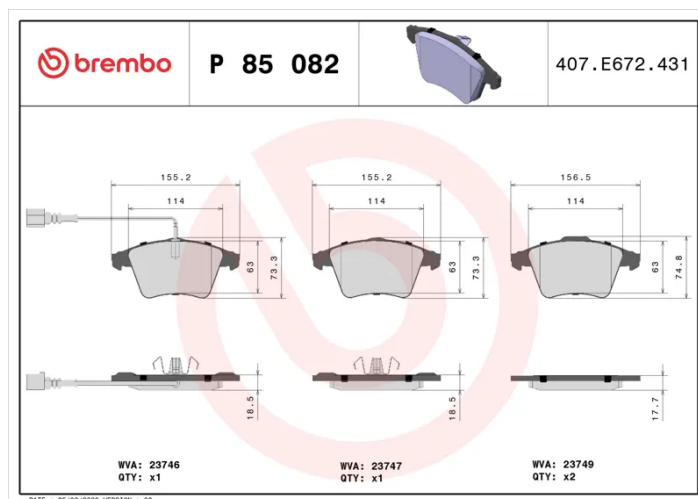

BRAKE PAD

P 85 082

The P 85 082 brake pad is synonymous with reliability

The Brembo brake pad guarantees ultimate safety when braking thanks to the use of more than 100 different compounds, designed according to the type of vehicle and use. Stopping distances reduced to a minimum, maximum driving comfort and silent operation are the most important features of Brembo materials. Brembo brake pads are supplied together with an extensive range of accessories and assembly kits for professional-standard installation.

- ✓ OE-equivalent
- ✓ Brembo quality
- ✓ ECE-R90 certificate
- ✓ Safety
- ✓ Performance
- ✓ Comfort
- ✓ With accessories

Technical specifications

EAN code 8020584058855	Axle Front	Thickness 18 mm
Width 155 mm	Height 73 mm	Braking system Teves
Wear indicator Electric	WVA number 23746,23747,23749	Accessories With piston clip With accessories With anti-squeal shim