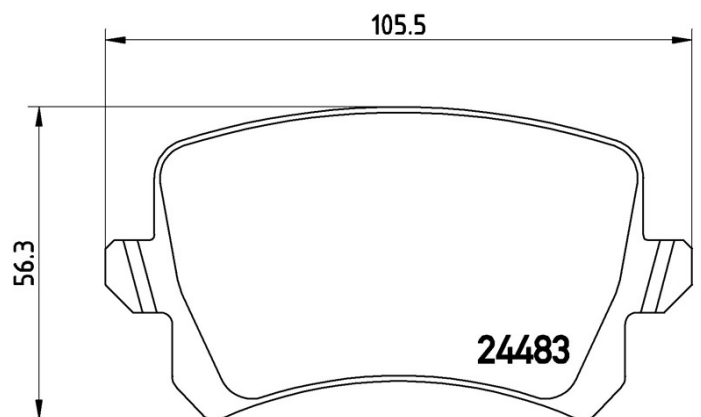

BRAKE PAD XTRA

P 85 109X

The P 85 109X Xtra brake pad is synonymous with reliability

Brembo Xtra brake pads, developed to enhance the advantages of the Xtra and Max discs, are made using the special BRM X L01 compound which consists of more than 30 different components. Compared with the compound used for original-equivalent pads, the new solution assures a higher friction coefficient, which translates to more precise and stable braking, at both high and low temperatures. All this makes for greater driving comfort and improved pedal modularity, without compromising the product's mileage output.

- ✓ OE-equivalent
- ✓ Brembo quality
- ✓ ECE-R90 certificate
- ✓ Safety
- ✓ Performance
- ✓ Sports driving
- ✓ With accessories

Technical specifications

EAN code	Axle	Thickness
8020584069356	Rear	17 mm
Width	Height	Braking system
106 mm	56 mm	Lucas
Wear indicator	WVA number	Accessories
Without	24483	With accessories With brake caliper bolts