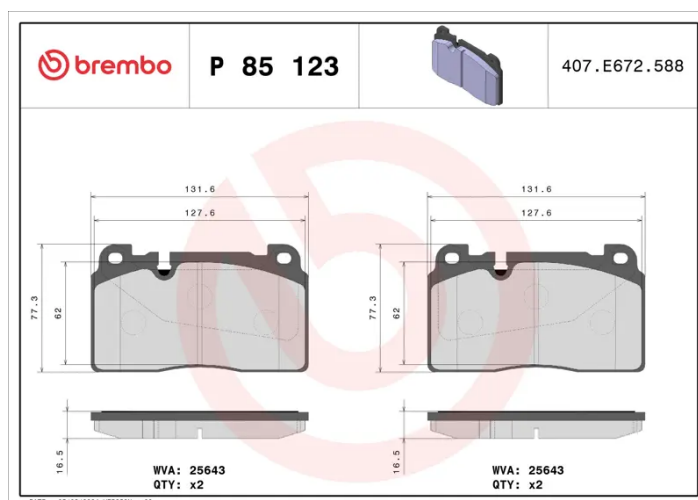

BRAKE PAD

P 85 123

The P 85 123 brake pad is synonymous with reliability

The Brembo brake pad guarantees ultimate safety when braking thanks to the use of more than 100 different compounds, designed according to the type of vehicle and use. Stopping distances reduced to a minimum, maximum driving comfort and silent operation are the most important features of Brembo materials. Brembo brake pads are supplied together with an extensive range of accessories and assembly kits for professional-standard installation.

- ✓ OE-equivalent
- ✓ Brembo quality
- ✓ ECE-R90 certificate
- ✓ Safety
- ✓ Performance
- ✓ Comfort

Technical specifications

EAN code 8020584103968	Axle Front	Thickness 17 mm
Width 132 mm	Height 77 mm	Braking system Brembo
Wear indicator Prepared for wear indicator	WVA number 25643	Accessories With anti-squeal shim