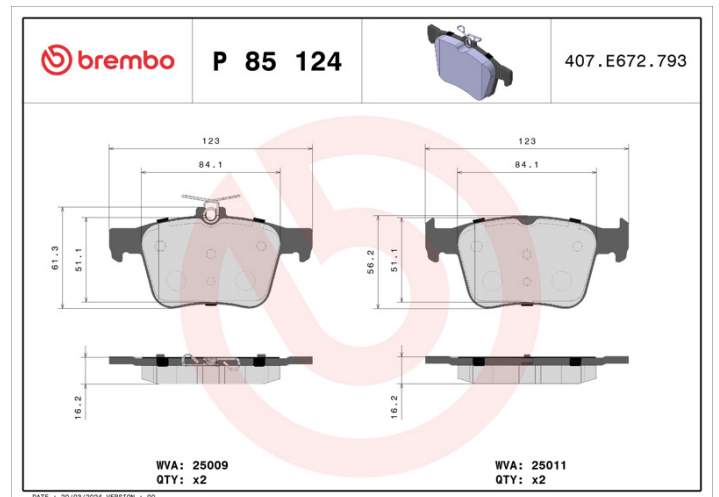

BRAKE PAD

P 85 124

The P 85 124 brake pad is synonymous with reliability

The Brembo brake pad guarantees ultimate safety when braking thanks to the use of more than 100 different compounds, designed according to the type of vehicle and use. Stopping distances reduced to a minimum, maximum driving comfort and silent operation are the most important features of Brembo materials. Brembo brake pads are supplied together with an extensive range of accessories and assembly kits for professional-standard installation.

- ✓ OE-equivalent
- ✓ Brembo quality
- ✓ ECE-R90 certificate
- ✓ Safety
- ✓ Performance
- ✓ Comfort

Technical specifications

EAN code 8020584103975	Axle Rear	Thickness 16 mm
Width 123 mm	Height 56 mm	Braking system Teves
Wear indicator Without	WVA number 25009,25011	