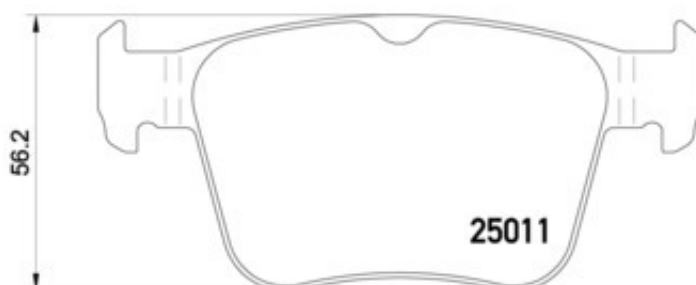

BRAKE PAD XTRA P 85 124X

The P 85 124X Xtra brake pad is synonymous with reliability

Brembo Xtra brake pads, developed to enhance the advantages of the Xtra and Max discs, are made using the special BRM X L01 compound which consists of more than 30 different components. Compared with the compound used for original-equivalent pads, the new solution assures a higher friction coefficient, which translates to more precise and stable braking, at both high and low temperatures. All this makes for greater driving comfort and improved pedal modularity, without compromising the product's mileage output.

- ✓ OE-equivalent
- ✓ Brembo quality
- ✓ ECE-R90 certificate
- ✓ Safety
- ✓ Performance
- ✓ Sports driving

Technical specifications

EAN code	Axle	Thickness
8020584069394	Rear	16 mm
Width	Height	Braking system
123 mm	56 mm	Teves
Wear indicator	WVA number	
Without	25009,25011	