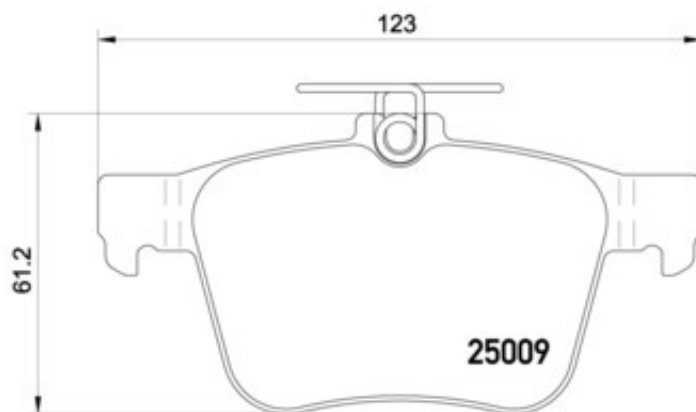

BRAKE PAD XTRA P 85 124X

The P 85 124X Xtra brake pad is synonymous with reliability

Brembo Xtra brake pads, developed to enhance the advantages of the Xtra and Max discs, are made using the special BRM X L01 compound which consists of more than 30 different components. Compared with the compound used for original-equivalent pads, the new solution assures a higher friction coefficient, which translates to more precise and stable braking, at both high and low temperatures. All this makes for greater driving comfort and improved pedal modularity, without compromising the product's mileage output.

- ✓ OE-equivalent
- ✓ Brembo quality
- ✓ ECE-R90 certificate
- ✓ Safety
- ✓ Performance
- ✓ Sports driving

Technical specifications

EAN code	Axle	Thickness
8020584069394	Rear	16 mm
Width	Height	Braking system
123 mm	56 mm	Teves
Wear indicator	WVA number	
Without	25009,25011	