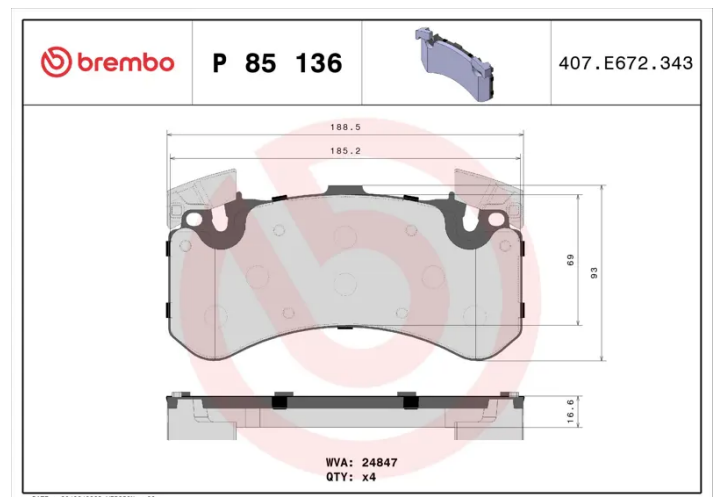

BRAKE PAD

P 85 136

The P 85 136 brake pad is synonymous with reliability

The Brembo brake pad guarantees ultimate safety when braking thanks to the use of more than 100 different compounds, designed according to the type of vehicle and use. Stopping distances reduced to a minimum, maximum driving comfort and silent operation are the most important features of Brembo materials. Brembo brake pads are supplied together with an extensive range of accessories and assembly kits for professional-standard installation.

- ✓ OE-equivalent
- ✓ Brembo quality
- ✓ ECE-R90 certificate
- ✓ Safety
- ✓ Performance
- ✓ Comfort

Technical specifications

EAN code 8020584112168	Axle Front	Thickness 17 mm
Width 188 mm	Height 93 mm	Braking system Brembo
Wear indicator Prepared for wear indicator	WVA number 24847	Accessories With anti-squeal shim With counterweights