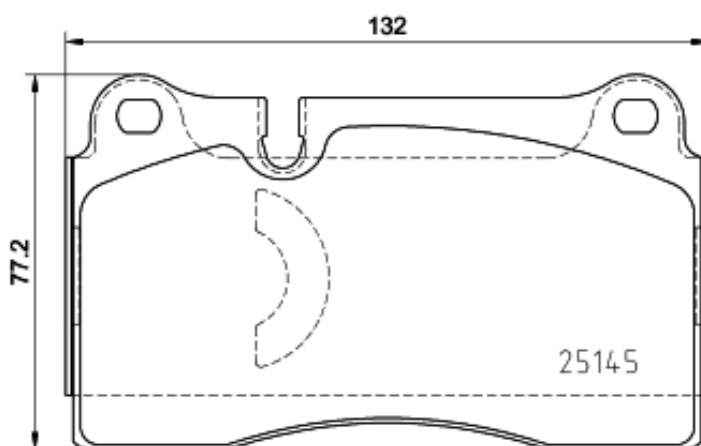

BRAKE PAD

P 85 159

The P 85 159 brake pad is synonymous with reliability

The Brembo brake pad guarantees ultimate safety when braking thanks to the use of more than 100 different compounds, designed according to the type of vehicle and use. Stopping distances reduced to a minimum, maximum driving comfort and silent operation are the most important features of Brembo materials. Brembo brake pads are supplied together with an extensive range of accessories and assembly kits for professional-standard installation.

- ✓ OE-equivalent
- ✓ Brembo quality
- ✓ ECE-R90 certificate
- ✓ Safety
- ✓ Performance
- ✓ Comfort

Technical specifications

EAN code	Axle	Thickness
8020584084724	Front	16 mm
Width	Height	Braking system
132 mm	77 mm	Brembo
Wear indicator	WVA number	Accessories
Prepared for wear indicator	25145	With anti-squeal shim