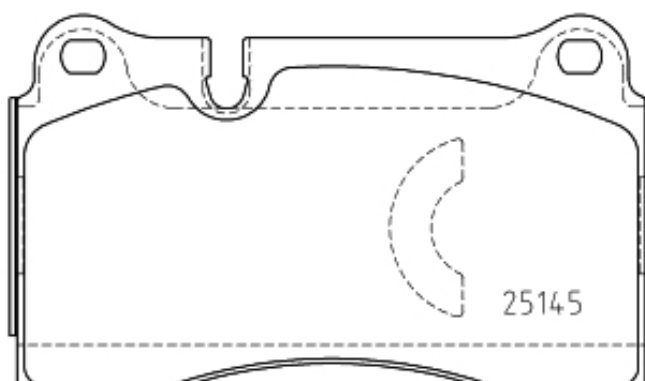

BRAKE PAD

P 85 159

The P 85 159 brake pad is synonymous with reliability

The Brembo brake pad guarantees ultimate safety when braking thanks to the use of more than 100 different compounds, designed according to the type of vehicle and use. Stopping distances reduced to a minimum, maximum driving comfort and silent operation are the most important features of Brembo materials. Brembo brake pads are supplied together with an extensive range of accessories and assembly kits for professional-standard installation.

- ✓ OE-equivalent
- ✓ Brembo quality
- ✓ ECE-R90 certificate
- ✓ Safety
- ✓ Performance
- ✓ Comfort

Technical specifications

EAN code	Axle	Thickness
8020584084724	Front	16 mm
Width	Height	Braking system
132 mm	77 mm	Brembo
Wear indicator	WVA number	Accessories
Prepared for wear indicator	25145	With anti-squeal shim