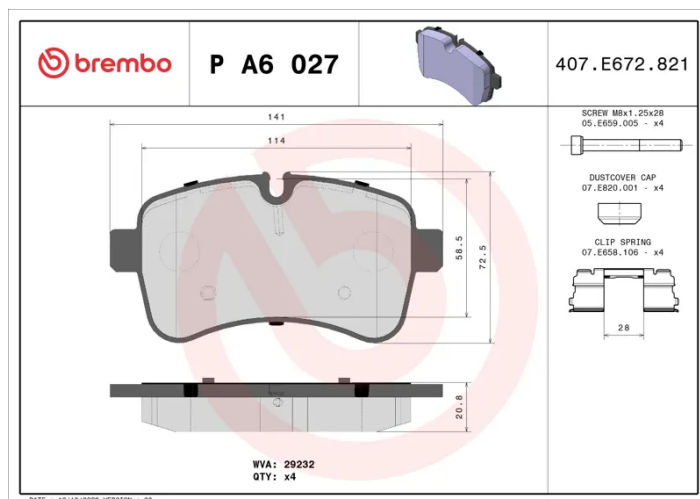

## P A6 027

The P A6 027 brake pad is synonymous with reliability

The Brembo brake pad guarantees ultimate safety when braking thanks to the use of more than 100 different compounds, designed according to the type of vehicle and use. Stopping distances reduced to a minimum, maximum driving comfort and silent operation are the most important features of Brembo materials. Brembo brake pads are supplied together with an extensive range of accessories and assembly kits for professional-standard installation.

### Technical specifications

EAN code <b>8020584062692</b>	Axle <b>Rear</b>	Thickness <b>21 mm</b>
Width <b>141 mm</b>	Height <b>73 mm</b>	Braking system <b>Brembo</b>
Wear indicator <b>Prepared for wear indicator</b>	WVA number <b>29232</b>	Accessories <b>With anti-squeal shim</b> <b>With accessories</b> <b>With brake caliper bolts</b>