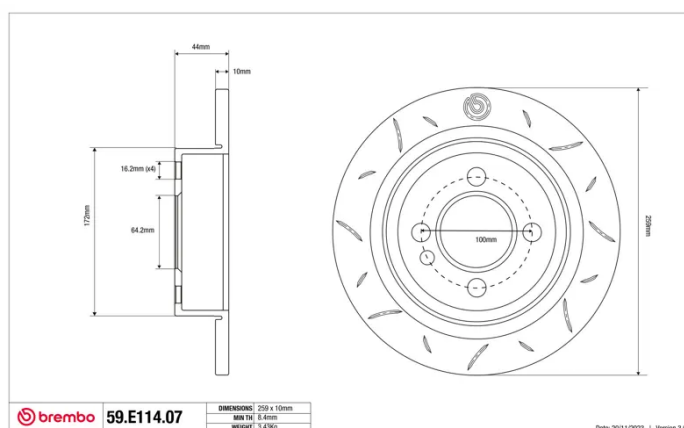

### Technical specifications

Diameter	Thickness (TH)	Height (A)
<b>259 mm</b>	<b>10 mm</b>	<b>44 mm</b>
Number of holes (C)	Brake disc type	Centering
<b>4</b>	<b>Solid</b>	<b>64 mm</b>
Min. thickness	Tightening torque	Axle
<b>8,6 mm</b>	<b>120 Nm</b>	<b>Rear</b>
Units per box	EAN code	
<b>1</b>	<b>8020584604786</b>	

<b>59.E114.07</b>	DIMENSIONI: 259 x 10mm
	MIN TH: 8,6mm
	WEIGHT: 3,43kg

Date: 2011/2023 | Version: 3.00