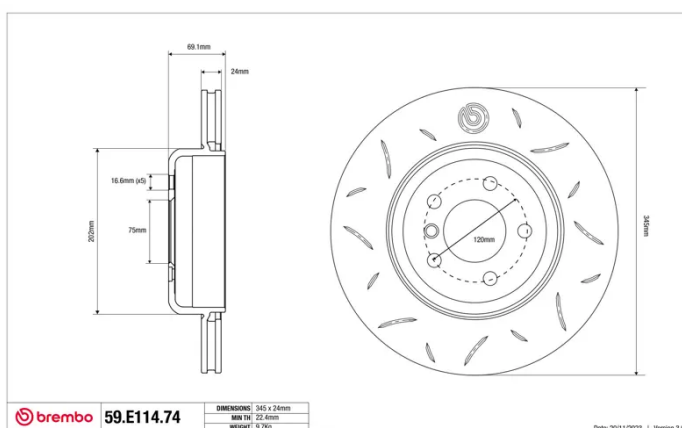

SPORT | TY3 BRAKE DISC

59.E114.74

The **59.E114.74** brake disc is synonymous with reliability

Type-3 slotting used to distinguish the Brembo SPORT | TY3 brake disc is widely used in professional motorsports. It therefore offers superior initial response with excellent release characteristics, improving braking performance while giving the vehicle an aggressive appearance. The Brembo logo on the braking surface adds an exclusive and unique touch to the vehicle. The SPORT | TY3 brake discs are plug-and-play since they replace OE discs directly.

- ✓ OE-equivalent
- ✓ Brembo quality
- ✓ ECE-R90 certificate
- ✓ Safety
- ✓ Performance
- ✓ Comfort
- ✓ Sports driving
- ✓ Sparty look

Technical specifications

Diameter	Thickness (TH)	Height (A)
345 mm	24 mm	69 mm
Number of holes (C)	Brake disc type	Centering
5	Solid	75 mm
Min. thickness	Axle	
22,4 mm	Rear	
Units per box	EAN code	
1	8020584605479	

59.E114.74	DIMENSIONI: 345 x 24mm
	MIN TH: 22.4mm
	WEIGHT: 9.7kg

Date: 2011/2023 | Version: 3.00