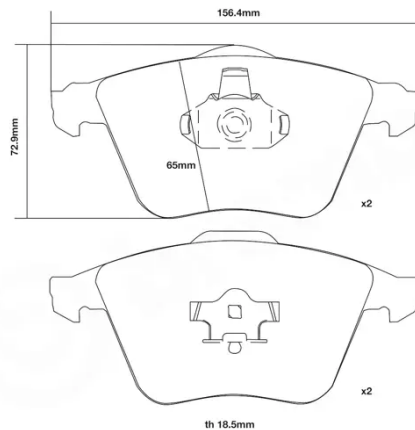

Technical specifications

Width **156 mm** Thickness **19 mm**

WVA number **23801,23912** Axle **Front**

EAN code **8020584602300**