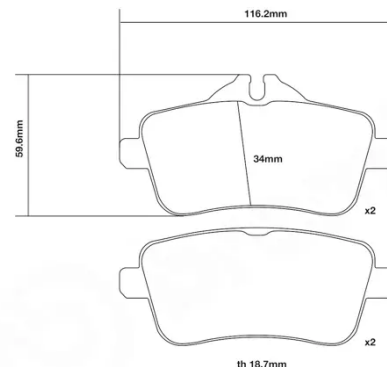

### Technical specifications

Width	Thickness	Height
<b>116 mm</b>	<b>19 mm</b>	<b>50 mm</b>

Wear indicator	WVA number	Axle
<b>Prepared for wear indicator</b>	<b>25215,25216</b>	<b>Rear</b>

EAN code  
**8020584603727**