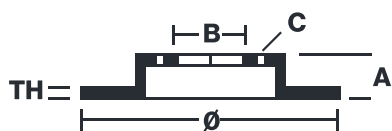

168B407D6

The 168B407D6 brake disc is synonymous with reliability

- ✓ OE-equivalent
- ✓ Brembo quality
- ✓ Safety
- ✓ Performance
- ✓ Durability
- ✓ Sports driving

Technical specifications

Diameter \emptyset	Thickness (TH)	Number of holes
305 mm	5 mm	5
Hole diameter	Centering (B)	Brake disc type
14 mm	181 mm	Fixed
Surface width	Holes fixing (C)	
	14 mm	
Units per box		
1		