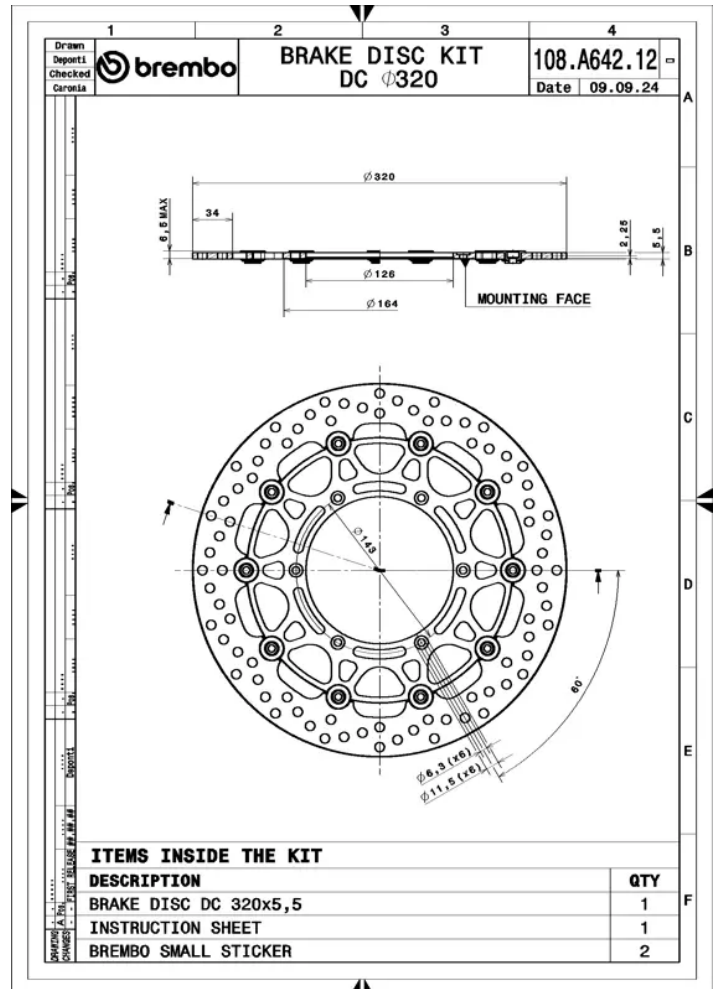

# 108A64212

The 108A64212 brake disc is synonymous with reliability

- ✓ OE-equivalent
- ✓ Brembo quality
- ✓ TUV approved
- ✓ Safety
- ✓ Performance
- ✓ Exclusive style
- ✓ Racing inspired
- ✓ Sports driving

## Technical specifications

|   |                                 |                                    |
|---|---------------------------------|------------------------------------|
| Diameter $\varnothing$<br><b>320 mm</b> | Thickness (TH)<br><b>5,5 mm</b> | Number of holes<br><b>6</b>        |
| Hole diameter<br><b>6,3 mm</b>          | Centering (B)<br><b>126 mm</b>  | Brake disc type<br><b>Floating</b> |
| Off set (A)<br><b>2,25 mm</b>           | Surface width<br><b>34</b>      | Holes fixing (C)<br><b>143 mm</b>  |
| Units per box<br><b>1</b>               |                                 |                                    |