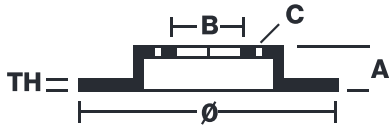

# 108A64212

The 108A64212 brake disc is synonymous with reliability

- ✓ OE-equivalent
- ✓ Brembo quality
- ✓ TUV approved
- ✓ Safety
- ✓ Performance
- ✓ Exclusive style
- ✓ Racing inspired
- ✓ Sports driving

## Technical specifications

|   |                                 |                                    |
|---|---------------------------------|------------------------------------|
| Diameter $\varnothing$<br><b>320 mm</b> | Thickness (TH)<br><b>5,5 mm</b> | Number of holes<br><b>6</b>        |
| Hole diameter<br><b>6,3 mm</b>          | Centering (B)<br><b>126 mm</b>  | Brake disc type<br><b>Floating</b> |
| Off set (A)<br><b>2,25 mm</b>           | Surface width<br><b>34</b>      | Holes fixing (C)<br><b>143 mm</b>  |
| Units per box<br><b>1</b>               |                                 |                                    |