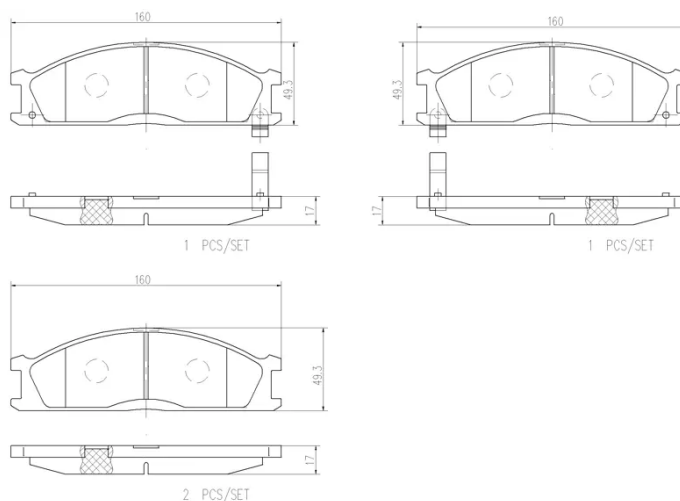

## Technical specifications

EAN code <b>8020584096918</b>	Axle <b>Front</b>	Thickness <b>17 mm</b>
Width <b>160 mm</b>	Height <b>49 mm</b>	Braking system <b>Akebono</b>
Wear indicator <b>Acoustic</b>	WVA number <b>21347,21349,21348</b>	Accessories <b>With anti-squeal shim</b>