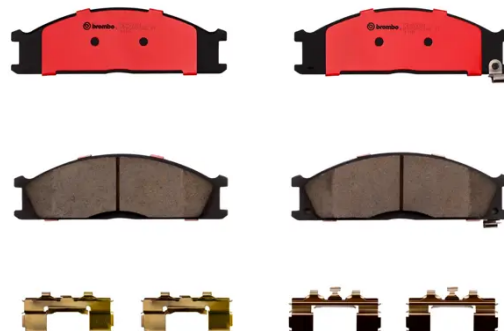

# BRAKE PAD PRIME CERAMIC P24026N

The P24026N NAO brake pad is synonymous with reliability

Brembo NAO brake pads stand out for their ultimate braking comfort, reduced friction wear and low dust mission, which makes for cleaner rims and reduced maintenance requirements. The advanced friction material in keeping with the strictest environmental standards is the main distinguishing feature of NAO compounds.

## Technical specifications

EAN code <b>8020584096918</b>	Axle <b>Front</b>	Thickness <b>17 mm</b>
Width <b>160 mm</b>	Height <b>49 mm</b>	Braking system <b>Akebono</b>
Wear indicator <b>Acoustic</b>	WVA number <b>21347,21349,21348</b>	Accessories <b>With anti-squeal shim</b>