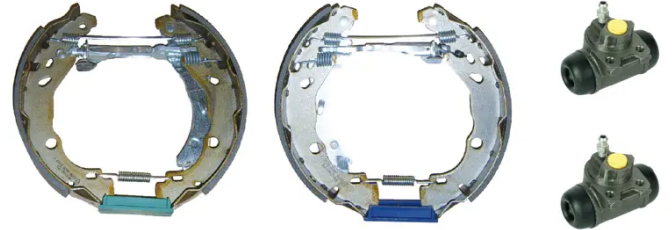

SHOE KIT K 68 074

The K 68 074 shoe kit is synonymous with reliability

The Brembo Kit & Fit is the ideal solution for the maintenance of drum brakes: everything you need for quick and efficient servicing is supplied in a single pre-assembled package, all with guaranteed Brembo quality. The kit contains all the components necessary for drum brake maintenance: shoes, brake wheel cylinders, springs, lubricant, and fixing kit.

- ✓ OE-equivalent
- ✓ Brembo quality
- ✓ ECE-R90 certificate
- ✓ Safety
- ✓ Durability
- ✓ Quick assembly
- ✓ With accessories
- ✓ Pre-Assembled Kit

Technical specifications

EAN code	Axle	Diameter
8020584079188	Rear	203 mm
Width	Master cylinder diameter	Type of assembly
39 mm	19 mm	Pre-assembled
Braking system	Brake proportioning valve	
Bosch		