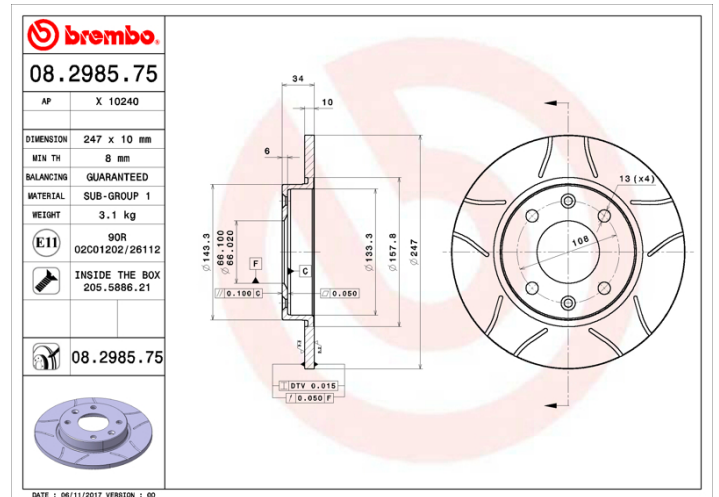

### Technical specifications

EAN code **8020584011195** Axle **Front and rear**

Thickness (TH) **10 mm** Height (A) **34 mm**

Brake disc type **Solid** Centering (B) **66 mm**

Diameter  $\varnothing$  **247 mm**

Number of holes (C) **4**

Min. thickness **8 mm**

Tightening torque **85 Nm**

**COMPATIBLE VEHICLES**