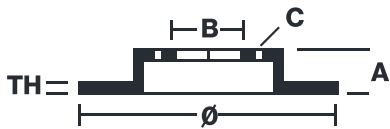

## 08.2985.75

The 08.2985.75 Max brake disc is synonymous with reliability

The Brembo Max brake disc features grooves on the braking surface. The special shape of the grooves generates greater fading resistance and constant renewal of friction material, quickly restoring optimum braking conditions. The UV paint completes the sporty look.

### Technical specifications

EAN code **8020584011195** Axle **Front and rear**

Thickness (TH) **10 mm** Height (A) **34 mm**

Brake disc type **Solid** Centering (B) **66 mm**

Diameter  $\varnothing$  **247 mm**