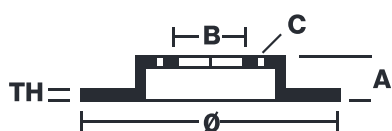

## 08.4177.75

The **08.4177.75 Max** brake disc is **synonymous with reliability**

The Brembo Max brake disc features grooves on the braking surface. The special shape of the grooves generates greater fading resistance and constant renewal of friction material, quickly restoring optimum braking conditions. The UV paint completes the sporty look.

### Technical specifications

EAN code  
**8020584011201**

Axle  
**Front**

Diameter Ø  
**239 mm**

Thickness (TH)  
**12 mm**

Height (A)  
**35 mm**

Number of holes (C)  
**4**

Brake disc type  
**Solid**