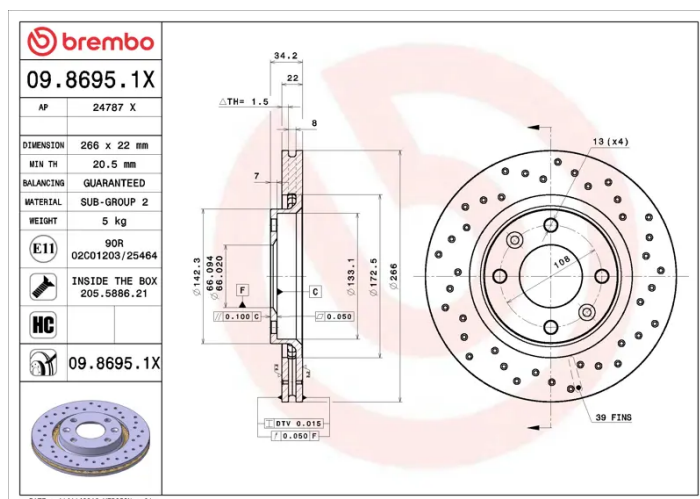

### Technical specifications

EAN code  
8020584212561

Axle  
Front

Diameter Ø  
266 mm

Thickness (TH)  
22 mm

Height (A)  
34 mm

Number of holes (C)  
4

Brake disc type  
Ventilated

Centering (B)  
66 mm

Min. thickness  
20,5 mm

Tightening torque  
90 Nm

COMPATIBLE VEHICLES