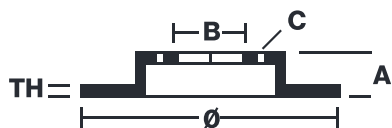

## 09.8695.1X

The 09.8695.1X Xtra brake disc is synonymous with reliability

The Brembo Xtra brake disc features holes on the braking surface. The holes are designed to improve the cooling of the braking system, to generate greater fading resistance and grip in the initial stages of braking. The sports look is also enhanced by the presence of the UV paint.

### Technical specifications

EAN code  
8020584212561

Axle  
Front

Diameter Ø  
266 mm

Thickness (TH)  
22 mm

Height (A)  
34 mm

Number of holes (C)  
4

Brake disc type  
Ventilated