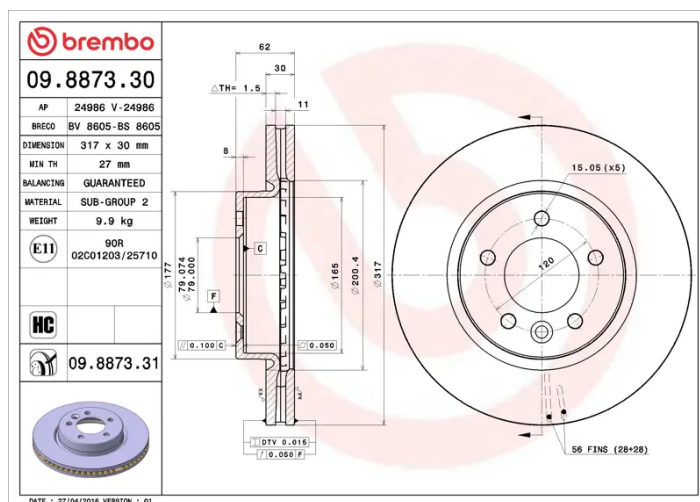

### Technical specifications

EAN code  
**8020584887332**

Axle  
**Front**

Diameter  $\varnothing$   
**317 mm**

Thickness (TH)  
**30 mm**

Height (A)  
**62 mm**

Number of holes (C)  
**5**

Brake disc type  
**Ventilated**

Centering (B)  
**79 mm**

Min. thickness  
**27 mm**

Tightening torque  
**140 Nm**

COMPATIBLE VEHICLES