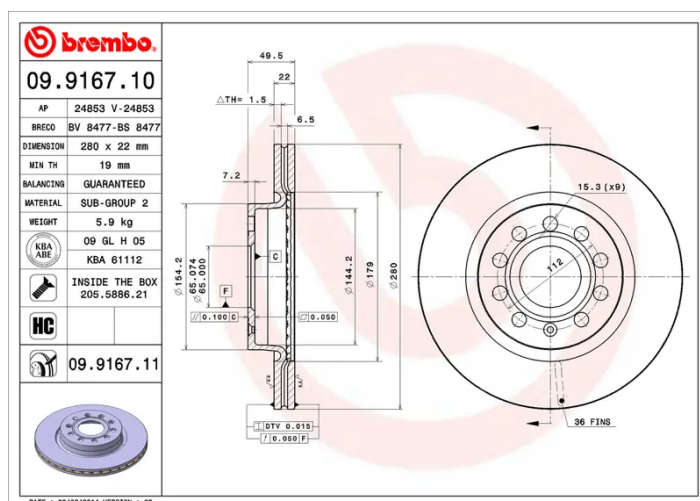

- ✓ OE-equivalent
- ✓ Brembo quality
- ✓ ECE-R90 certificate
- ✓ Safety
- ✓ High carbon
- ✓ Anti-corrosion
- ✓ Fastening screws

Technical specifications

EAN code
8020584022849

Axle
Front

Diameter Ø
280 mm

Thickness (TH)
22 mm

Height (A)
50 mm

Number of holes (C)
5

Brake disc type
Ventilated

Centering (B)
65 mm

Min. thickness
19 mm

Tightening torque
120 Nm

COMPATIBLE OE PART NUMBERS