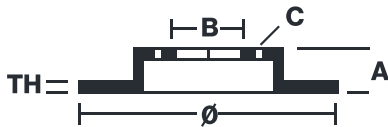

BRAKE DISC XTRA

09.9619.1X

The 09.9619.1X Xtra brake disc is synonymous with reliability

The Brembo Xtra brake disc features holes on the braking surface. The holes are designed to improve the cooling of the braking system, to generate greater fading resistance and grip in the initial stages of braking. The sports look is also enhanced by the presence of the UV paint.

- ✓ Brembo quality
- ✓ ECE-R90 certificate
- ✓ Performance
- ✓ Sports driving
- ✓ Sporty look
- ✓ High carbon
- ✓ Anti-corrosion
- ✓ Fastening screws

Technical specifications

EAN code
8020584212660

Axle
Front

Diameter Ø
283 mm

Thickness (TH)
26 mm

Height (A)
34 mm

Number of holes (C)
4

Brake disc type
Ventilated

Centering (B)
66 mm

Min. thickness
24,5 mm

Tightening torque
90 Nm