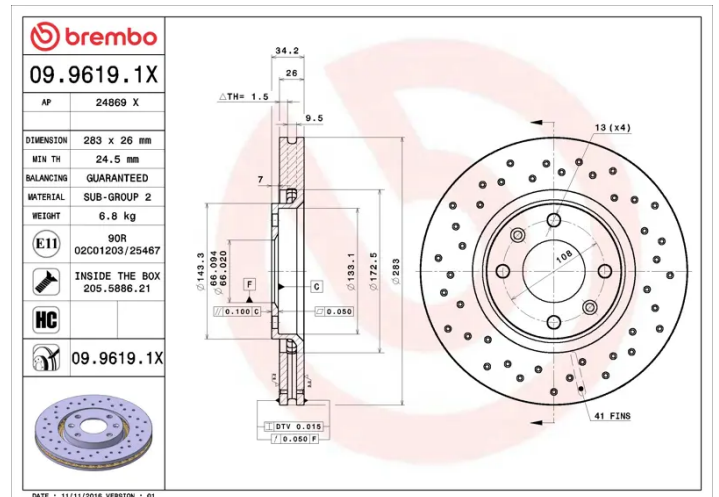

- ✓ Brembo quality
- ✓ ECE-R90 certificate
- ✓ Performance
- ✓ Sports driving
- ✓ Sporty look
- ✓ High carbon
- ✓ Anti-corrosion
- ✓ Fastening screws

Technical specifications

EAN code
8020584212660

Axle
Front

Diameter Ø
283 mm

Thickness (TH)
26 mm

Height (A)
34 mm

Number of holes (C)
4

Brake disc type
Ventilated

Centering (B)
66 mm

Min. thickness
24,5 mm

Tightening torque
90 Nm