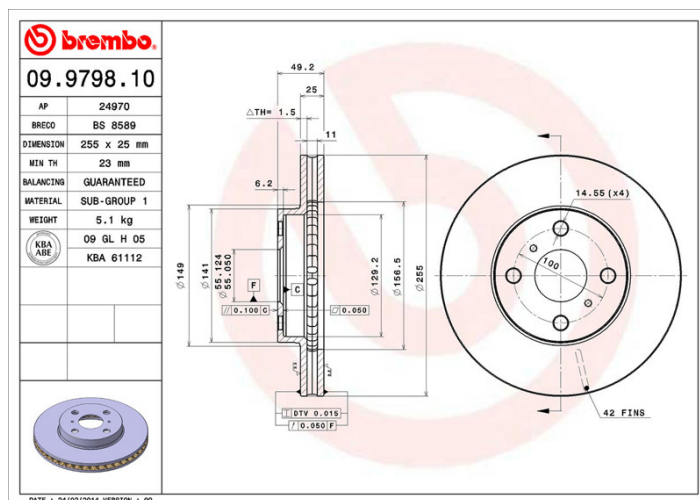

### Technical specifications

EAN code  
**8020584979815**

Axle  
**Front**

Diameter Ø  
**255 mm**

Thickness (TH)  
**25 mm**

Height (A)  
**49 mm**

Number of holes (C)  
**4**

Brake disc type  
**Ventilated**

Centering (B)  
**55 mm**

Min. thickness  
**23 mm**

Tightening torque  
**103 Nm**

COMPATIBLE VEHICLES