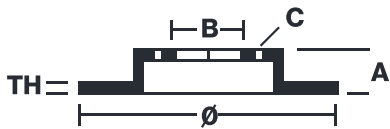

BRAKE DISC XTRA

09.A637.1X

The 09.A637.1X Xtra brake disc is synonymous with reliability

The Brembo Xtra brake disc features holes on the braking surface. The holes are designed to improve the cooling of the braking system, to generate greater fading resistance and grip in the initial stages of braking. The sports look is also enhanced by the presence of the UV paint.

- ✓ Brembo quality
- ✓ ECE-R90 certificate
- ✓ Performance
- ✓ Sports driving
- ✓ Sporty look
- ✓ Anti-corrosion
- ✓ PVT ventilation

Technical specifications

EAN code
8020584326091

Axle
Front

Diameter Ø
294 mm