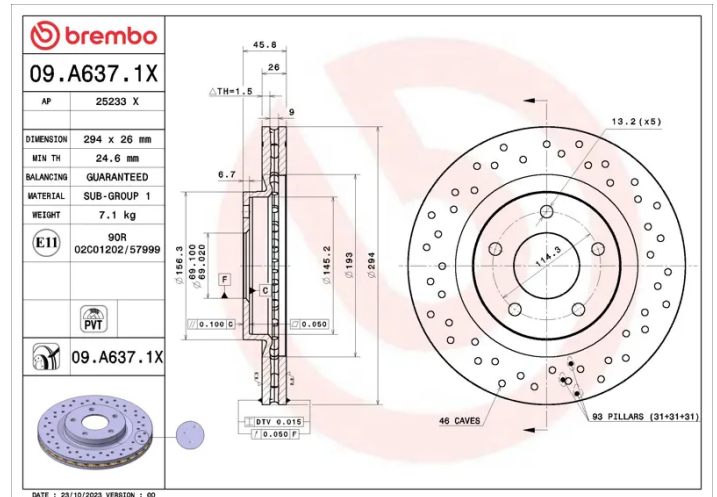

- ✓ Brembo quality
- ✓ ECE-R90 certificate
- ✓ Performance
- ✓ Sports driving
- ✓ Sporty look
- ✓ Anti-corrosion
- ✓ PVT ventilation

Technical specifications

EAN code
8020584326091

Axle
Front

Diameter Ø
294 mm

Thickness (TH)
26 mm

Height (A)
46 mm

Number of holes (C)
5

Brake disc type
Ventilated

Centering (B)
69 mm

Min. thickness
24,6 mm

COMPATIBLE OE PART NUMBERS

2AMV5514AA	CHRYSLER
------------	----------

5105514AA	CHRYSLER
-----------	----------

2AMV5514AA	CHRYSLER (BBDC)
------------	-----------------

5105514AA	CHRYSLER (BBDC)
-----------	-----------------

2AMV5514AA	DODGE
------------	-------

5105514AA	DODGE
-----------	-------