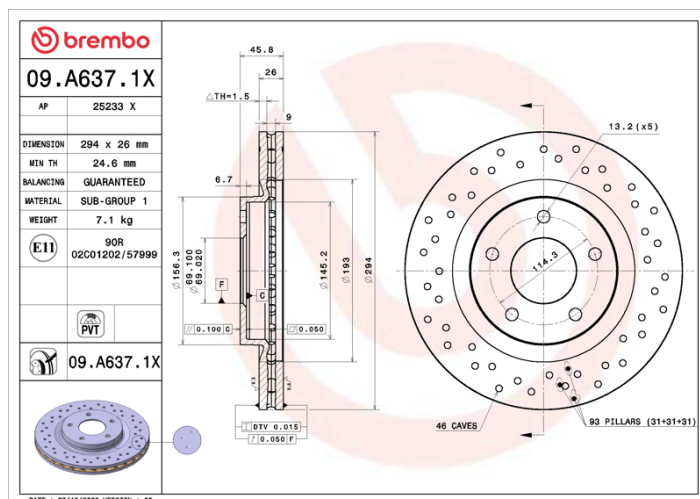

- ✓ Brembo quality
- ✓ ECE-R90 certificate
- ✓ Performance
- ✓ Sports driving
- ✓ Sporty look
- ✓ Anti-corrosion
- ✓ PVT ventilation

Technical specifications

EAN code
8020584326091

Axle
Front

Diameter \varnothing
294 mm

Thickness (TH)
26 mm

Height (A)
46 mm

Number of holes (C)
5

Brake disc type
Ventilated

Centering (B)
69 mm

Min. thickness
24,6 mm

COMPATIBLE VEHICLES

COMPATIBLE OE PART NUMBERS

2AMV5514AA	CHRYSLER
5105514AA	CHRYSLER
2AMV5514AA	CHRYSLER (BBDC)
5105514AA	CHRYSLER (BBDC)
2AMV5514AA	DODGE
5105514AA	DODGE
05105514AA	JEEP
2AMV5514AA	JEEP
5105514AA	JEEP
K05105514AA	LANCIA