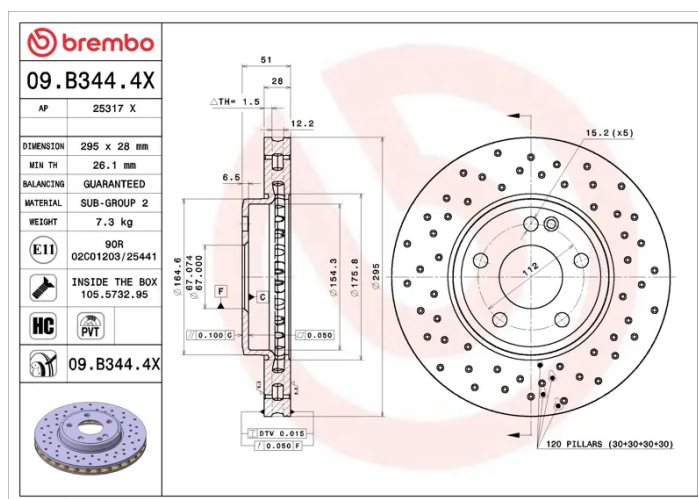

- ✓ Brembo quality
- ✓ ECE-R90 certificate
- ✓ Performance
- ✓ Sports driving
- ✓ Sporty look
- ✓ High carbon
- ✓ Anti-corrosion
- ✓ PVT ventilation
- ✓ Fastening screws

Technical specifications

EAN code
8020584220641

Axle
Front

Diameter \varnothing
295 mm

Thickness (TH)
28 mm

Height (A)
51 mm

Number of holes (C)
5

Brake disc type
Ventilated

Centering (B)
67 mm

Min. thickness
25,4 mm

Tightening torque
130 Nm

COMPATIBLE OE PART NUMBERS

2464210112	MERCEDES-BENZ
246421011207	MERCEDES-BENZ
A2464210112	MERCEDES-BENZ
A246421011207	MERCEDES-BENZ
A2464210112	MERCEDES-BENZ (BBDC)