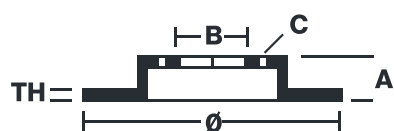

Technical specifications

EAN code
8020584220641

Axle
Front

Diameter $\varnothing$
295 mm

Thickness (TH)
28 mm

Height (A)
51 mm

Number of holes (C)
5

Brake disc type
Ventilated

Centering (B)
67 mm

Min. thickness
25,4 mm

Tightening torque
130 Nm