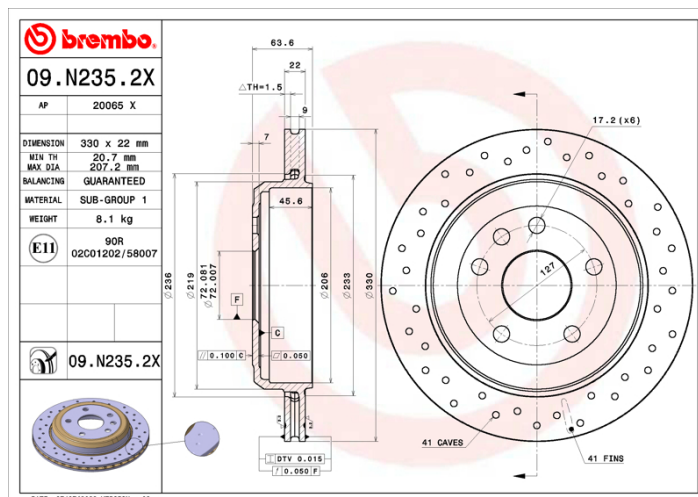

- ✓ Brembo quality
- ✓ ECE-R90 certificate
- ✓ Performance
- ✓ Sports driving
- ✓ Sporty look
- ✓ Anti-corrosion

Technical specifications

EAN code
8020584320273

Axle
Rear

Diameter Ø
330 mm

Thickness (TH)
22 mm

Height (A)
63,6 mm

Number of holes (C)
6

Brake disc type
Ventilated

Centering (B)
72 mm

Min. thickness
20,7 mm

COMPATIBLE VEHICLES

COMPATIBLE OE PART NUMBERS

68035022AB	DODGE
------------	-------