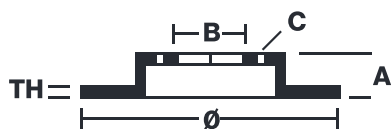

BRAKE DISC XTRA

09.N235.2X

The 09.N235.2X Xtra brake disc is synonymous with reliability

The Brembo Xtra brake disc features holes on the braking surface. The holes are designed to improve the cooling of the braking system, to generate greater fading resistance and grip in the initial stages of braking. The sports look is also enhanced by the presence of the UV paint.

- ✓ Brembo quality
- ✓ ECE-R90 certificate
- ✓ Performance
- ✓ Sports driving
- ✓ Sporty look
- ✓ Anti-corrosion

Technical specifications

EAN code
8020584320273

Axle
Rear

Diameter Ø
330 mm

Thickness (TH)
22 mm