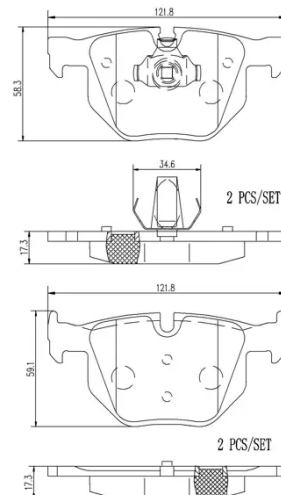

- ✓ OE-equivalent
- ✓ Brembo quality
- ✓ Safety
- ✓ Comfort
- ✓ Durability
- ✓ Dust reduction
- ✓ With accessories

Technical specifications

EAN code 8020584087978	Axle Rear	Thickness 17 mm
Width 122 mm	Height 58 mm	Braking system Teves
Wear indicator Prepared for wear indicator	WVA number 23447,23732	Accessories With piston clip With anti-squeal shim With accessories