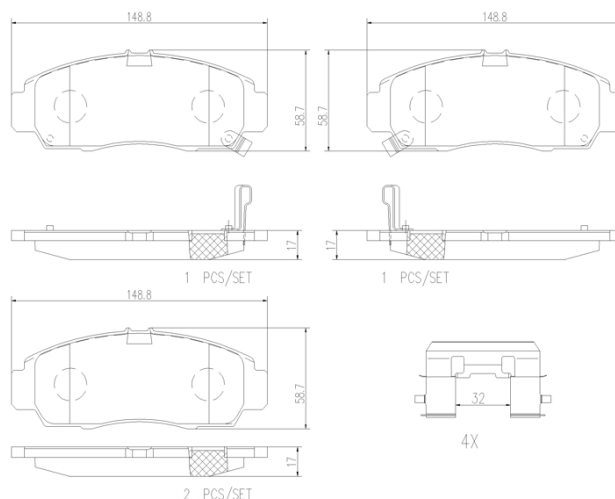

## Technical specifications

EAN code <b>8020584097687</b>	Axle <b>Front</b>	Thickness <b>17 mm</b>
Width <b>149 mm</b>	Height <b>59 mm</b>	Braking system <b>Nissin</b>
Wear indicator <b>Acoustic</b>	WVA number <b>24090,24091,23729</b>	Accessories <b>With accessories</b> <b>With anti-squeal shim</b> <b>With piston clip</b>