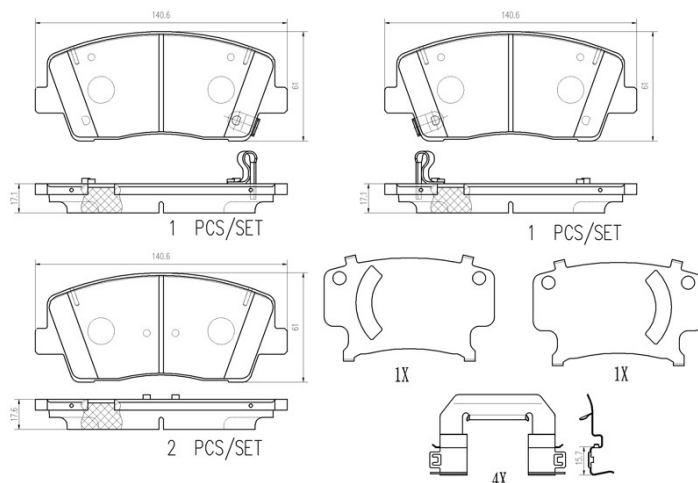

### Technical specifications

EAN code <b>8020584118795</b>	Axle <b>Front</b>	Thickness <b>18 mm</b>
Width <b>141 mm</b>	Height <b>61 mm</b>	Braking system <b>Akebono</b>
Wear indicator <b>Acoustic</b>	WVA number <b>22842,22843,22841</b>	Accessories <b>With accessories</b> <b>With anti-squeal shim</b>