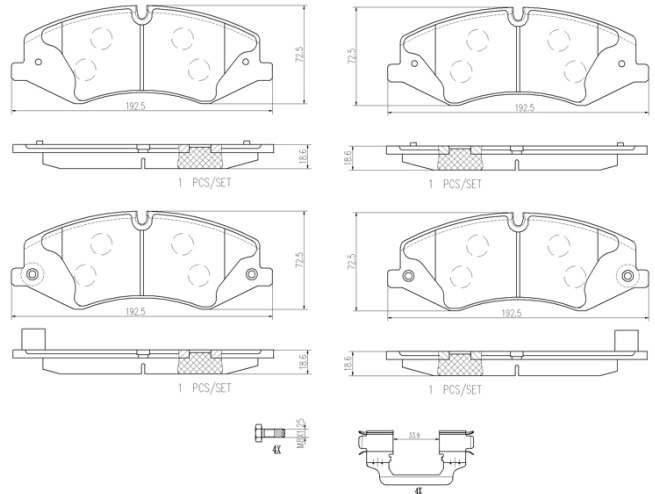

## Technical specifications

EAN code <b>8020584081884</b>	Axle <b>Front</b>	Thickness <b>19 mm</b>
Width <b>193 mm</b>	Height <b>73 mm</b>	Braking system <b>TRW</b>
Wear indicator <b>Prepared for wear indicator</b>	WVA number <b>25022,25203,25204,25021</b>	Accessories <b>With accessories</b> <b>With anti-squeal shim</b> <b>With brake caliper bolts</b>