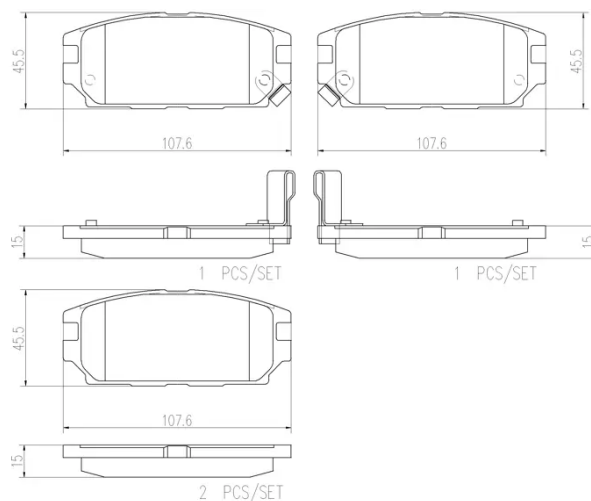

- ✓ OE-equivalent
- ✓ Brembo quality
- ✓ Safety
- ✓ Comfort
- ✓ Durability
- ✓ Dust reduction
- ✓ With accessories

Technical specifications

EAN code 8020584085691	Axle Rear	Thickness 15 mm
Width 108 mm	Height 46 mm	Braking system Akebono
Wear indicator Acoustic	WVA number 23375,23373,23374	Accessories With anti-squeal shim