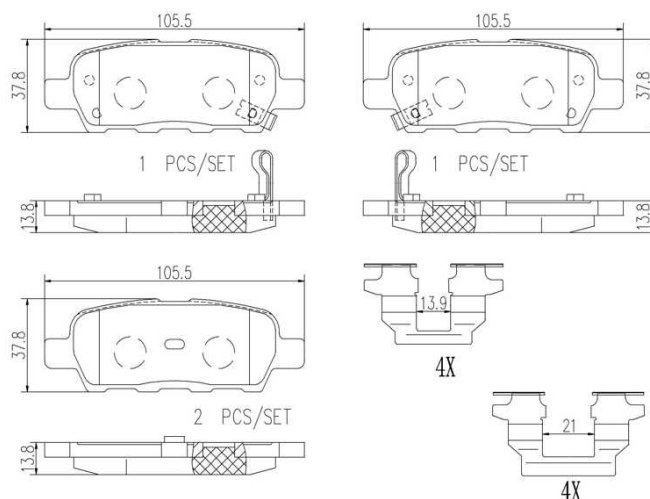

## Technical specifications

EAN code <b>8020584098844</b>	Axle <b>Rear</b>	Thickness <b>14 mm</b>
Width <b>106 mm</b>	Height <b>38 mm</b>	Braking system <b>Akebono</b>
Wear indicator <b>Acoustic</b>	WVA number <b>23871,24088,23872</b>	Accessories <b>With accessories With anti-squeal shim</b>