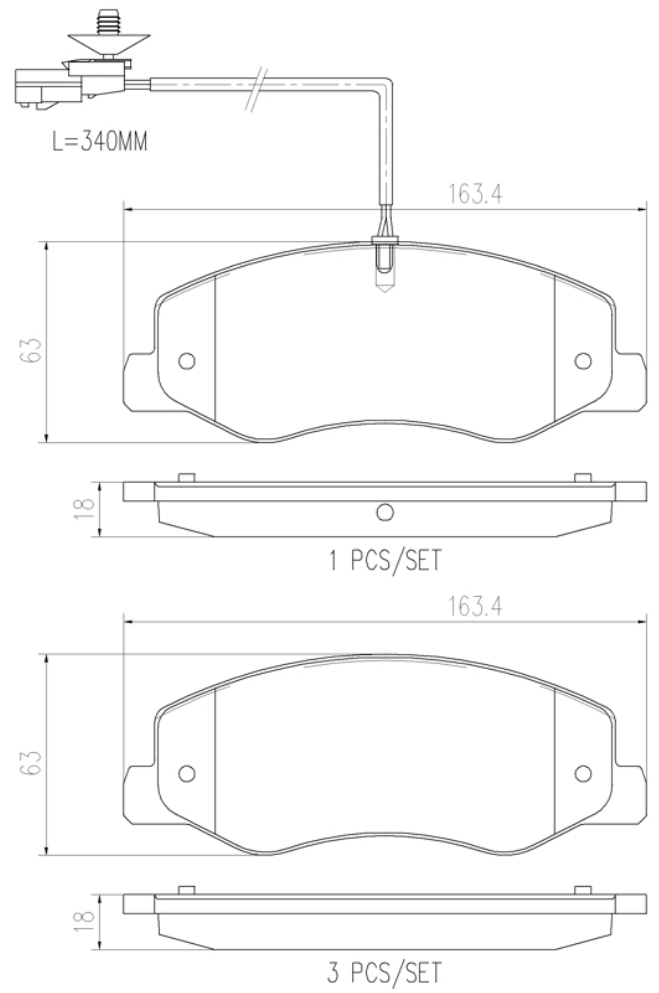

Technical specifications

EAN code
8020584089798

Axle
Rear

Thickness
18 mm

Width
163 mm

Height
63 mm

Braking system
Brembo

Wear indicator
Electric

WVA number
25172,25173

Accessories
With anti-squeal shim

COMPATIBLE VEHICLES