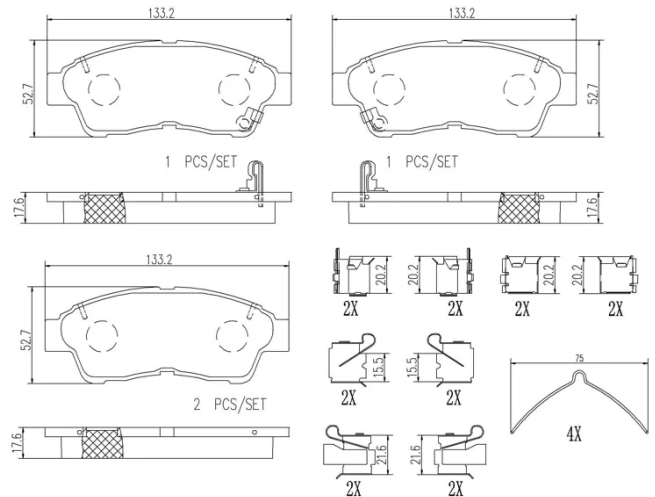

- ✓ OE-equivalent
- ✓ Brembo quality
- ✓ Safety
- ✓ Comfort
- ✓ Durability
- ✓ Dust reduction
- ✓ With accessories

Technical specifications

EAN code 8020584099520	Axle Front and rear	Thickness 18 mm
Width 133 mm	Height 53 mm	Braking system Sumitomo
Wear indicator Acoustic	WVA number 21603,21601,21602	Accessories With anti-squeal shim