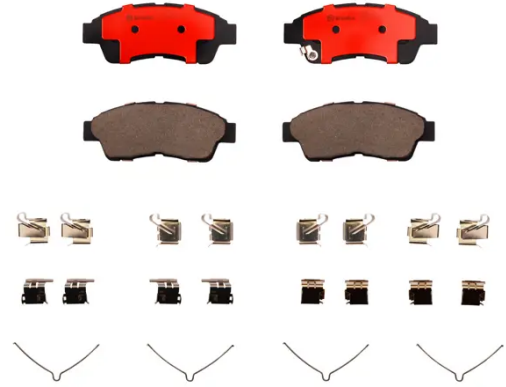

BRAKE PAD PRIME CERAMIC P83034N

The P83034N NAO brake pad is synonymous with reliability

Brembo NAO brake pads stand out for their ultimate braking comfort, reduced friction wear and low dust mission, which makes for cleaner rims and reduced maintenance requirements. The advanced friction material in keeping with the strictest environmental standards is the main distinguishing feature of NAO compounds.

- ✓ OE-equivalent
- ✓ Brembo quality
- ✓ Safety
- ✓ Comfort
- ✓ Durability
- ✓ Dust reduction
- ✓ With accessories

Technical specifications

EAN code 8020584099520	Axle Front and rear	Thickness 18 mm
Width 133 mm	Height 53 mm	Braking system Sumitomo
Wear indicator Acoustic	WVA number 21603,21601,21602	Accessories With anti-squeal shim